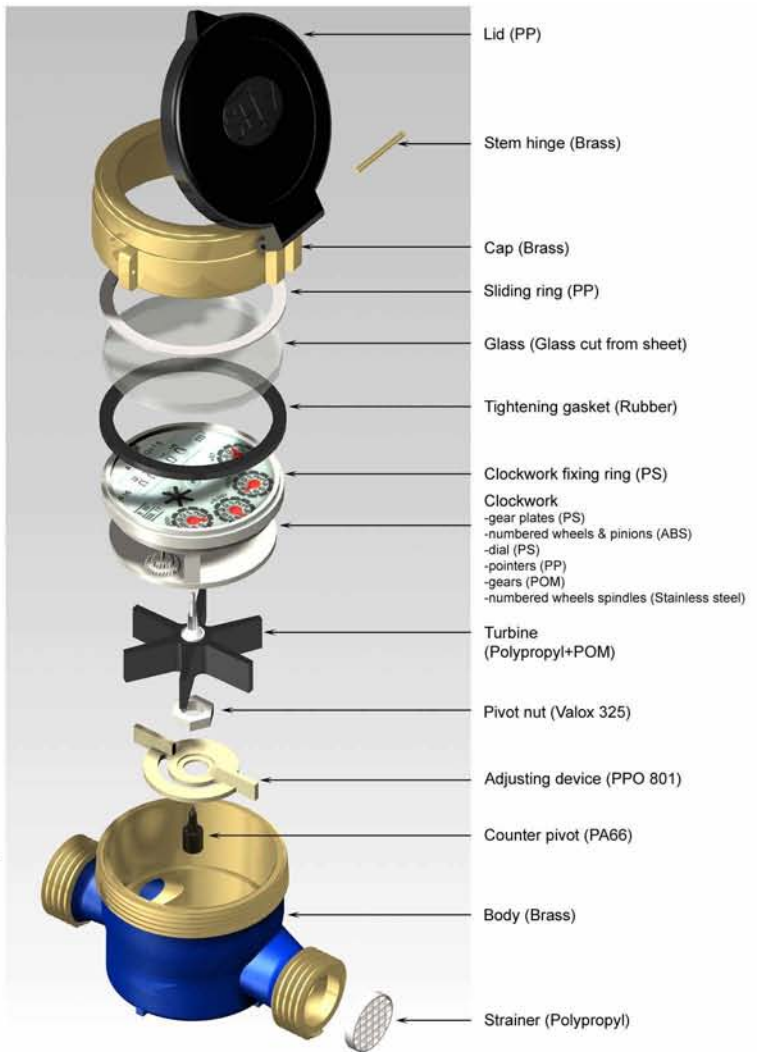

### Single jet, Wet dial type water meter

An inferential domestic meter for cold water, single-jet type. It has a wet dial with straight reading register working submerged in the water. This meter is suitable for operation in soft, clean and clear water. Very simple and rugged in construction, meter ALFA-SJ-WDC offers good performance at the very low flow-rates and long trouble-free working life. A version for warm water up to 90° is available. A version suitable for telemetering with a pulse output is also available.

#### THE ALFA-SJ-WDC WATER METER OFFERS THE FOLLOWING ADVANTAGES:

- Easy reading on numbered drums.
- Mechanical transmission movement equates to maximum reliability.
- A long operating life is guaranteed by the robust construction, which provides maximum protection, due to the very low number of impeller revolutions per cubic metre of water flow and due to the selection of the best quality materials regardless of cost.
- Low cost of ownership is achieved by the simplicity of design and inexpensive maintenance.
- The meter is supplied complete with couplings and may be installed on the horizontal, vertical and inclined.
- The hydraulic performance conforms to Class B of the EEC standards.

#### SIZE AND USAGE

<b>Gauge</b>	mm	13	20	25	30	40
	inches	1/2"	3/4"	1"	1.1/4"	1.1/2"
<b>Max qty</b>	m <sup>3</sup> /h	3	5	7	10	20
<b>n qty</b>	m <sup>3</sup> /h	1,5/1,25	2,5	3,5	5	10
<b>t qty</b>	l/h	120	200	280	400	800
<b>Min qty</b>	l/h	30/25	50	70	100	200
<b>SP</b>	bar	16	16	16	16	16
<b>Pressure drop (at max qty)</b>	bar	<1	<1	<1	<1	<1
<b>Sensitivity</b>	l/h	<10	<15	<20	<20	<25
<b>Minimum reading</b>	lt	0,05	0,05	0,05	0,5	0,5
<b>Maximum reading</b>	m <sup>3</sup>	99.999	99.999	99.999	999.999	999.999
<b>Weight</b>	kg	0,75	1	1,2	1,3	2,4
<b>Lenght</b>	mm	110	130	160	160	200
<b>Width</b>	mm	85	85	85	100	110
<b>Height</b>	mm	92	92	92	103	120